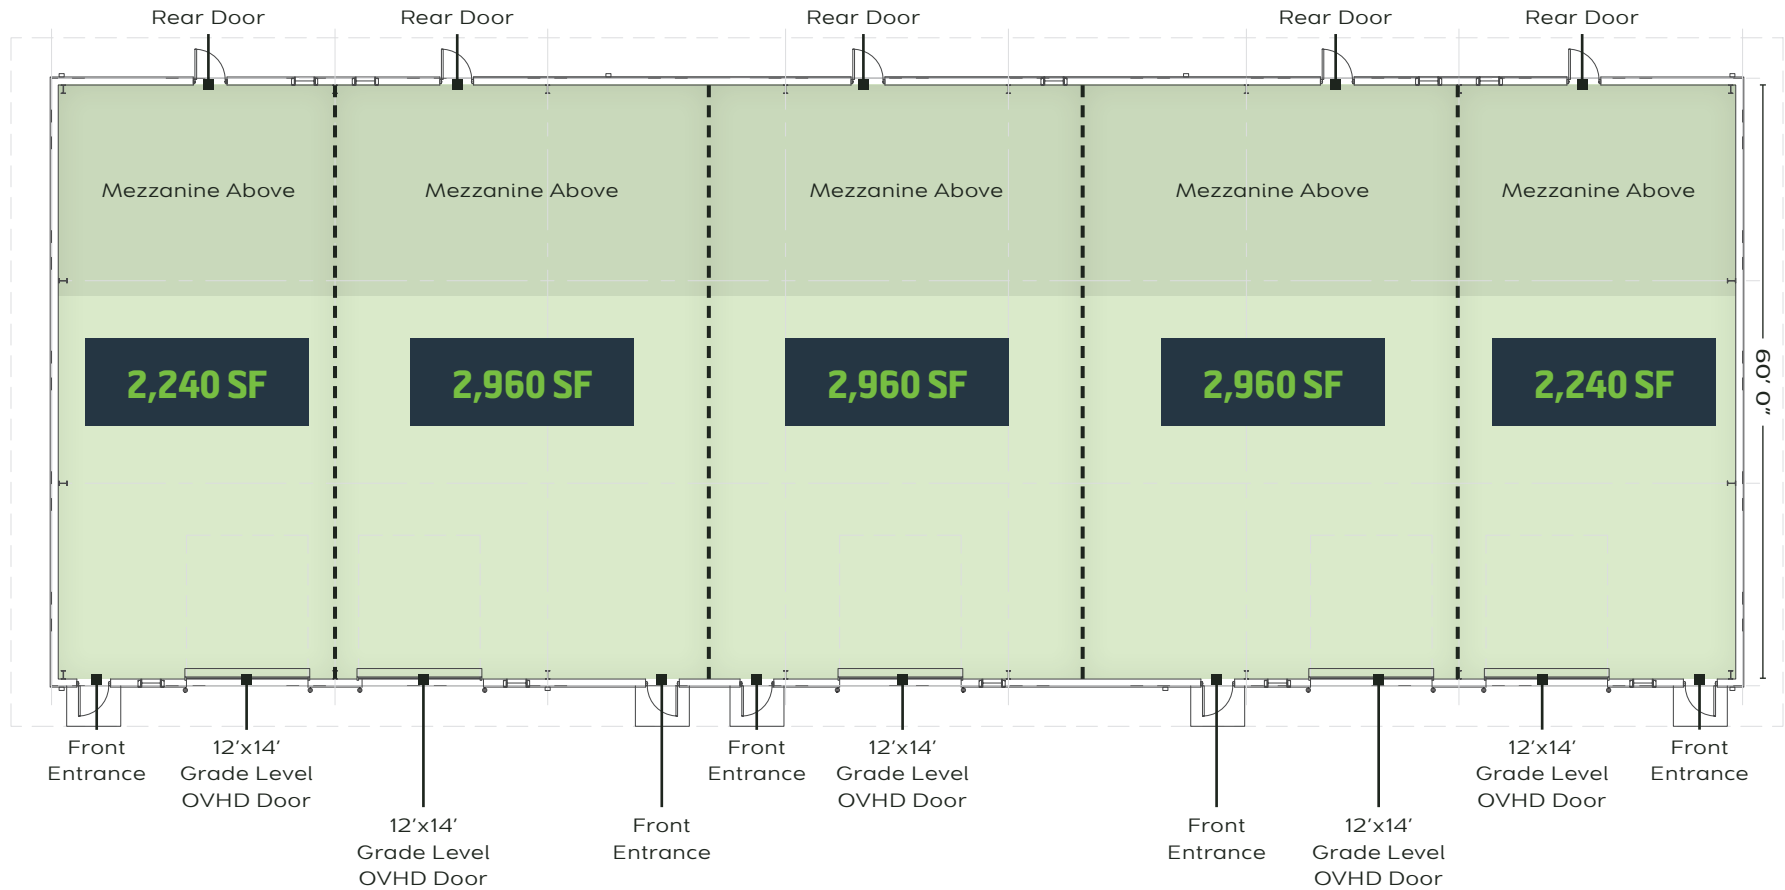

FLOOR PLAN BUILDING 5

Personal Space/Industrial
10,020 SF

Note: all dimensions and square footages are approximate and subject to change

Available Leased