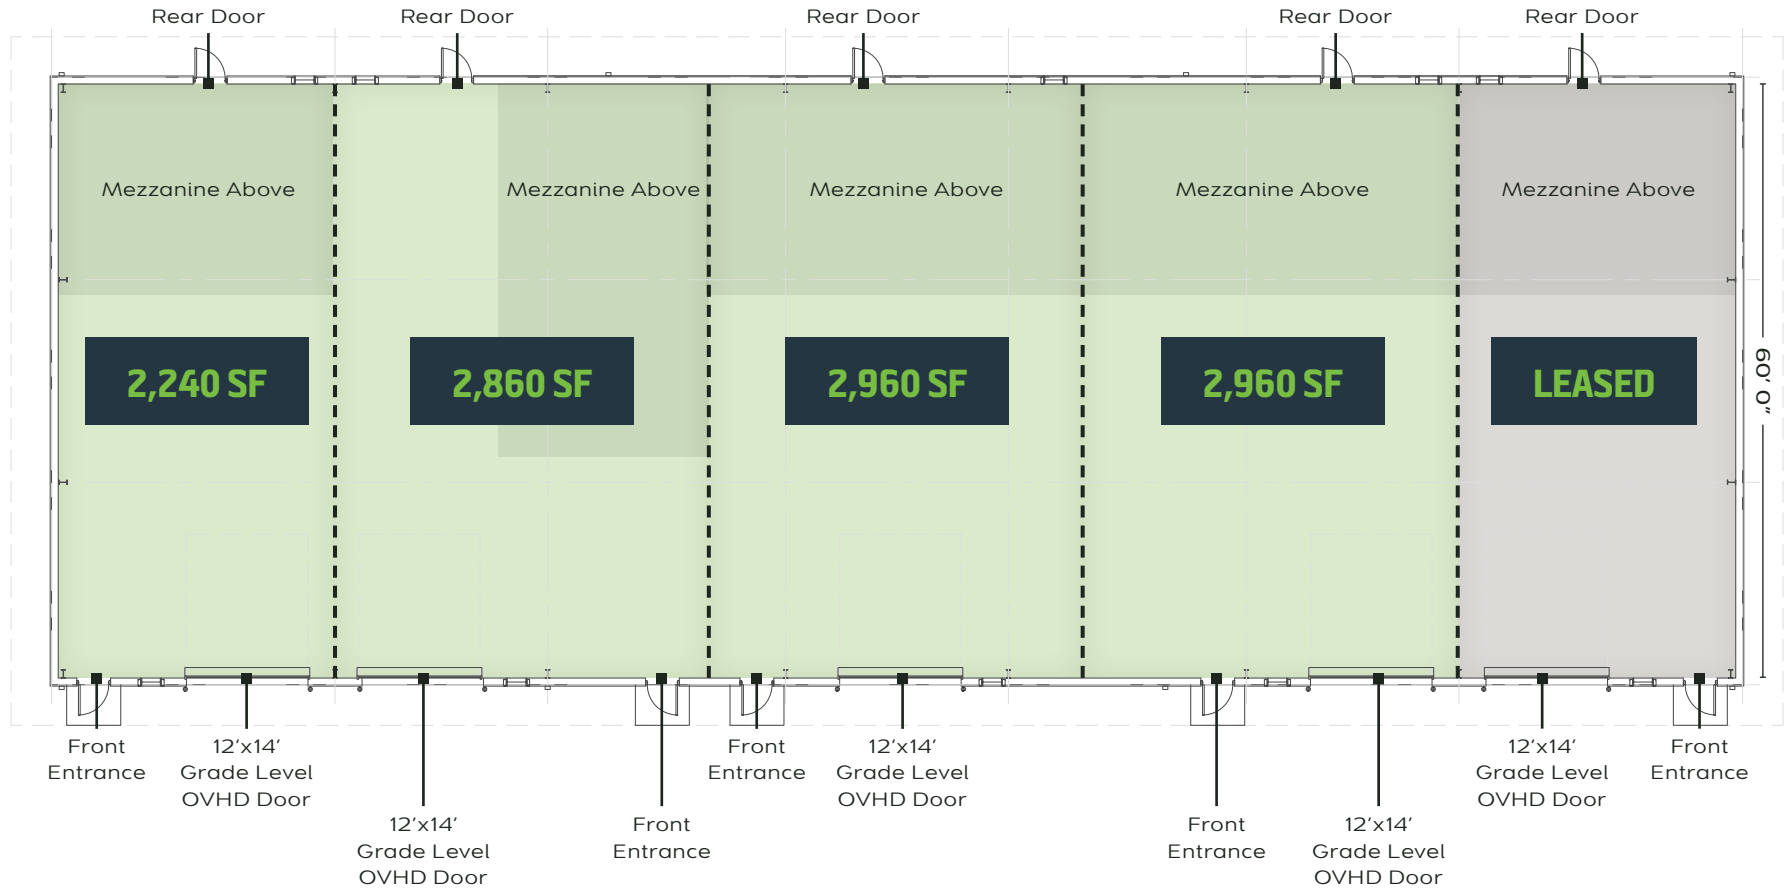

FLOOR PLAN BUILDING 4

Personal Space/Industrial
10,020 SF

Note: all dimensions and square footages are approximate and subject to change

Available Leased