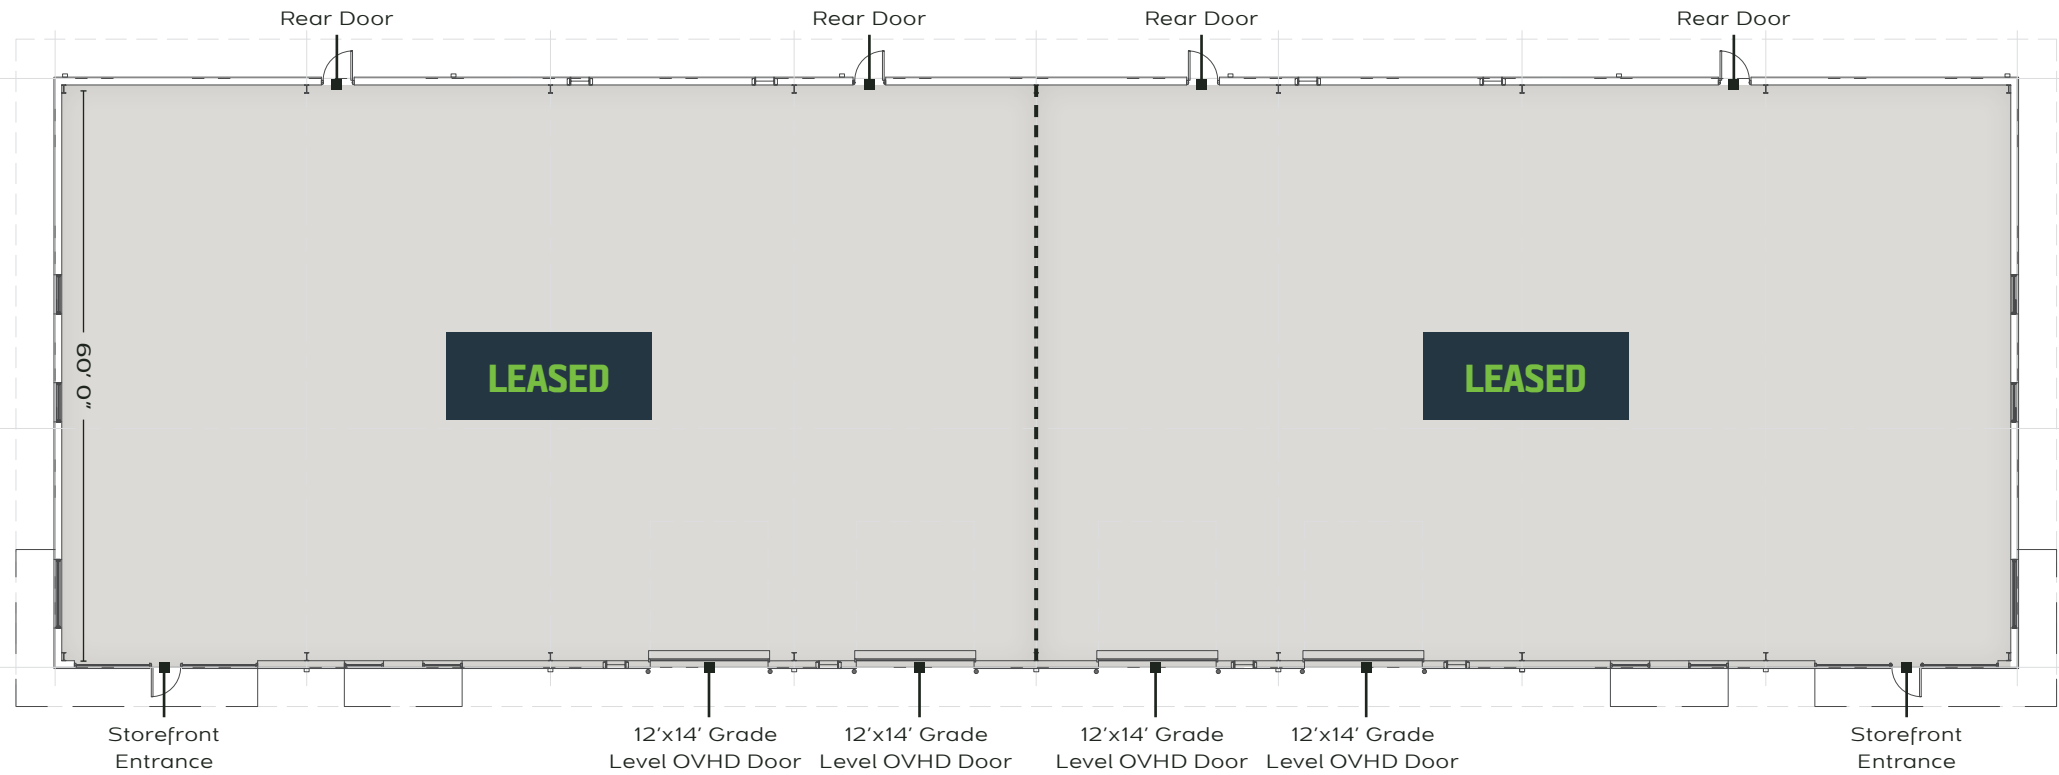

FLOOR PLAN BUILDING 1

Single Tenant Flex
11,995 SF

Note: all dimensions and square footages are approximate and subject to change

Available Leased