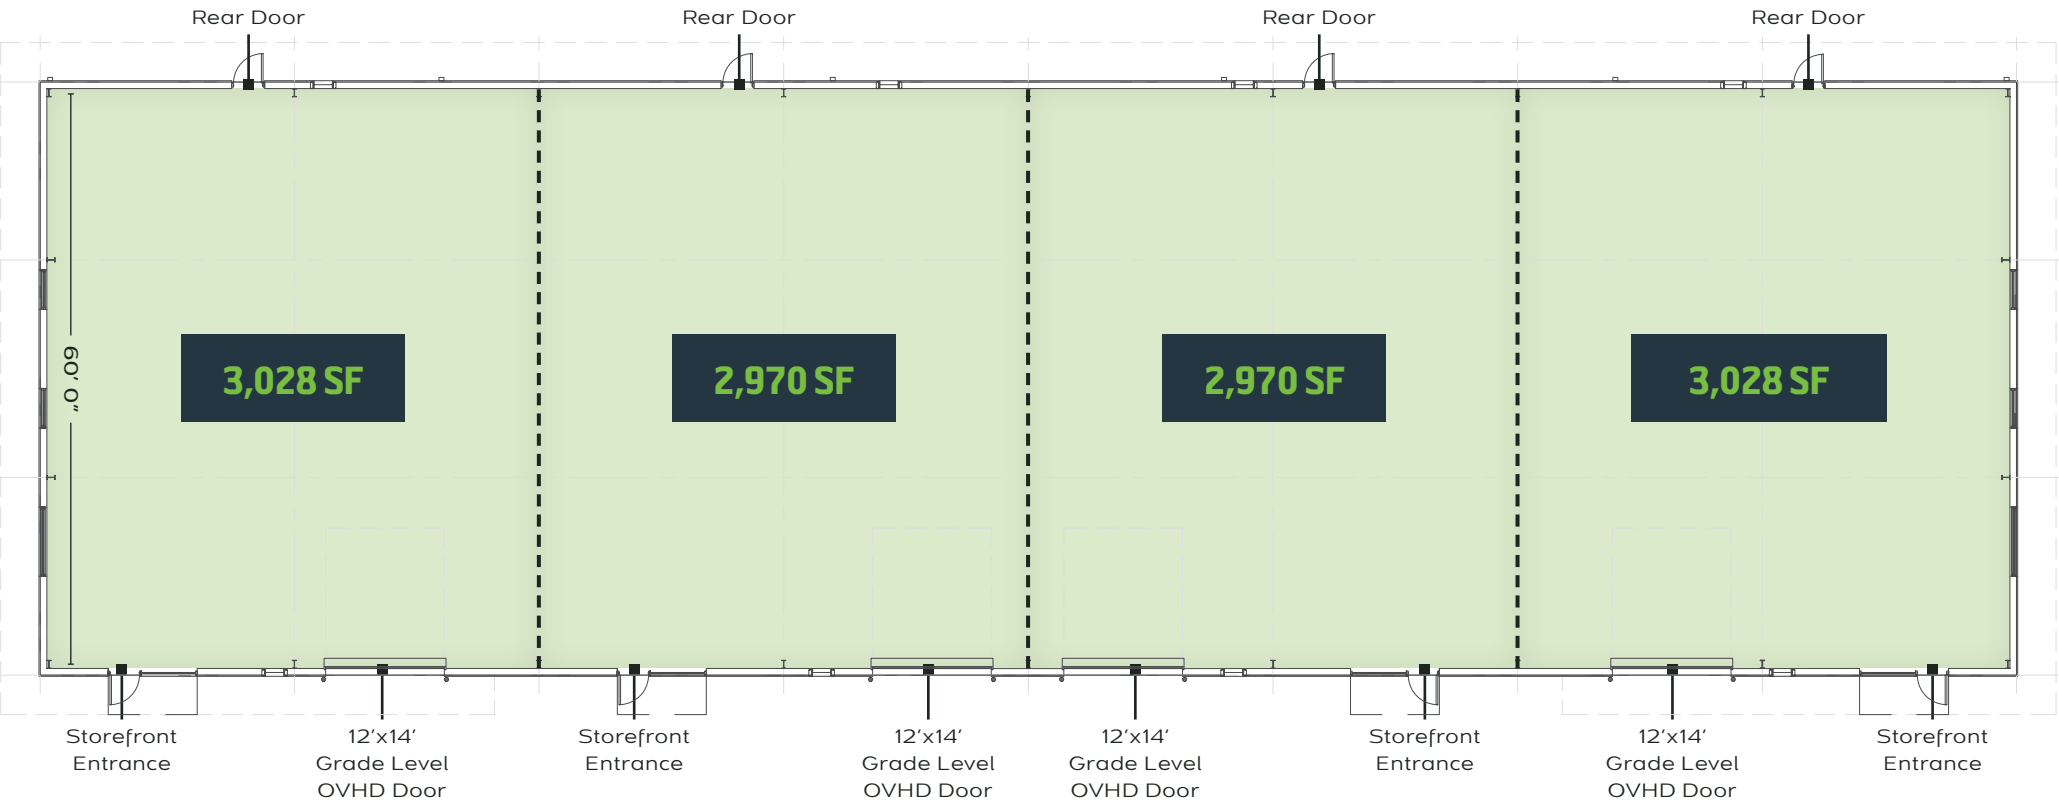

FLOOR PLAN BUILDING 7

Multi Tenant Industrial
11,995 SF

Note: all dimensions and square footages are approximate and subject to change

Available Leased