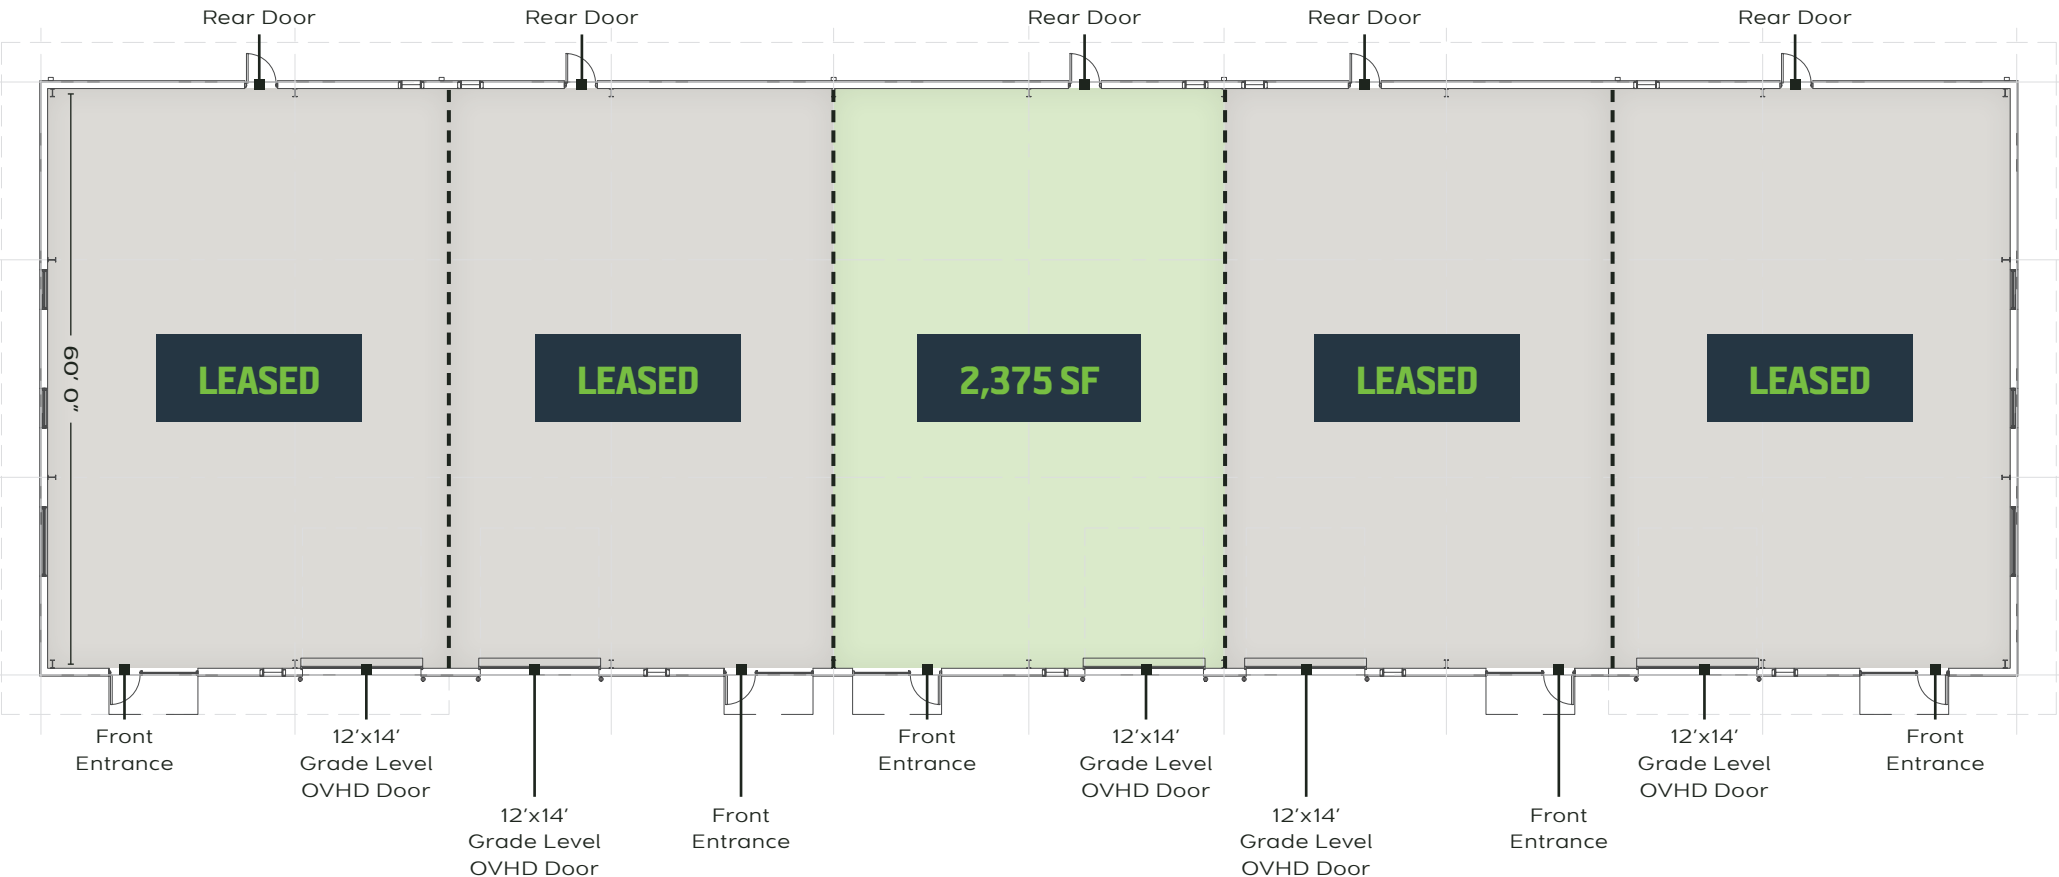

FLOOR PLAN BUILDING 6

Multi Tenant Industrial
11,995 SF

Note: all dimensions and square footages are approximate and subject to change

Available Leased