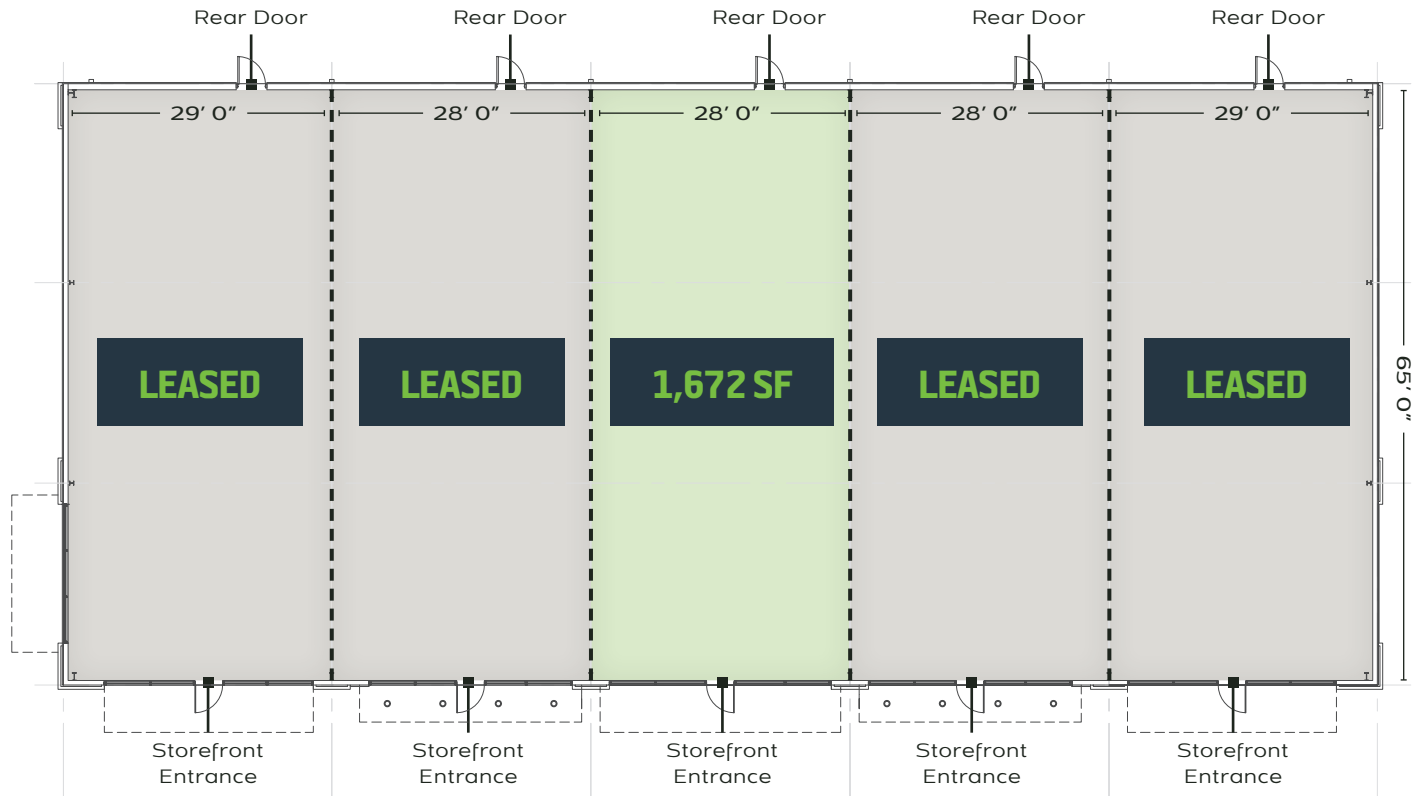

# FLOOR PLAN BUILDING 3

Retail + Professional  
9,230 SF

Note: all dimensions and square footages are approximate and subject to change

Available  Leased