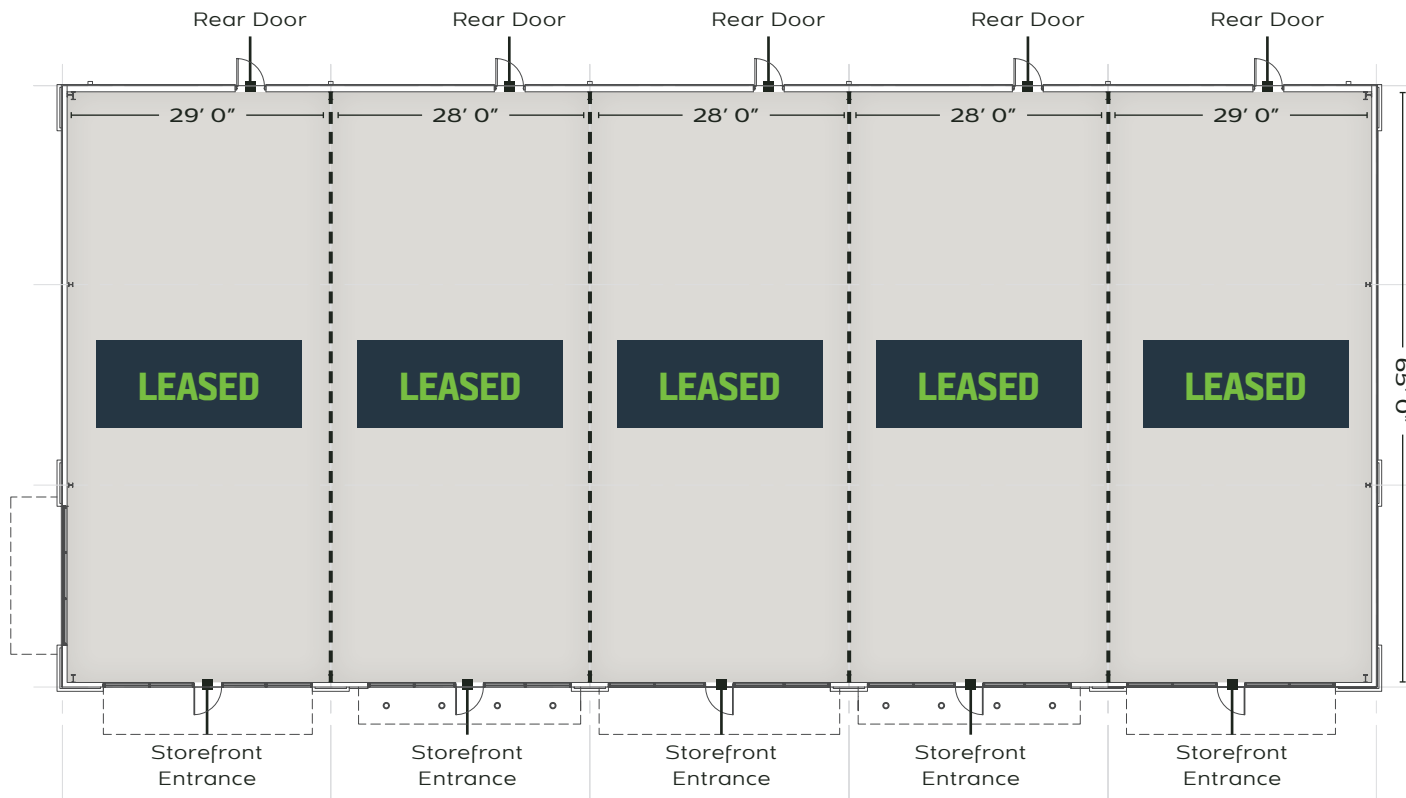

FLOOR PLAN BUILDING 2

Retail + Professional
9,230 SF

Note: all dimensions and square footages are approximate and subject to change

Available Leased